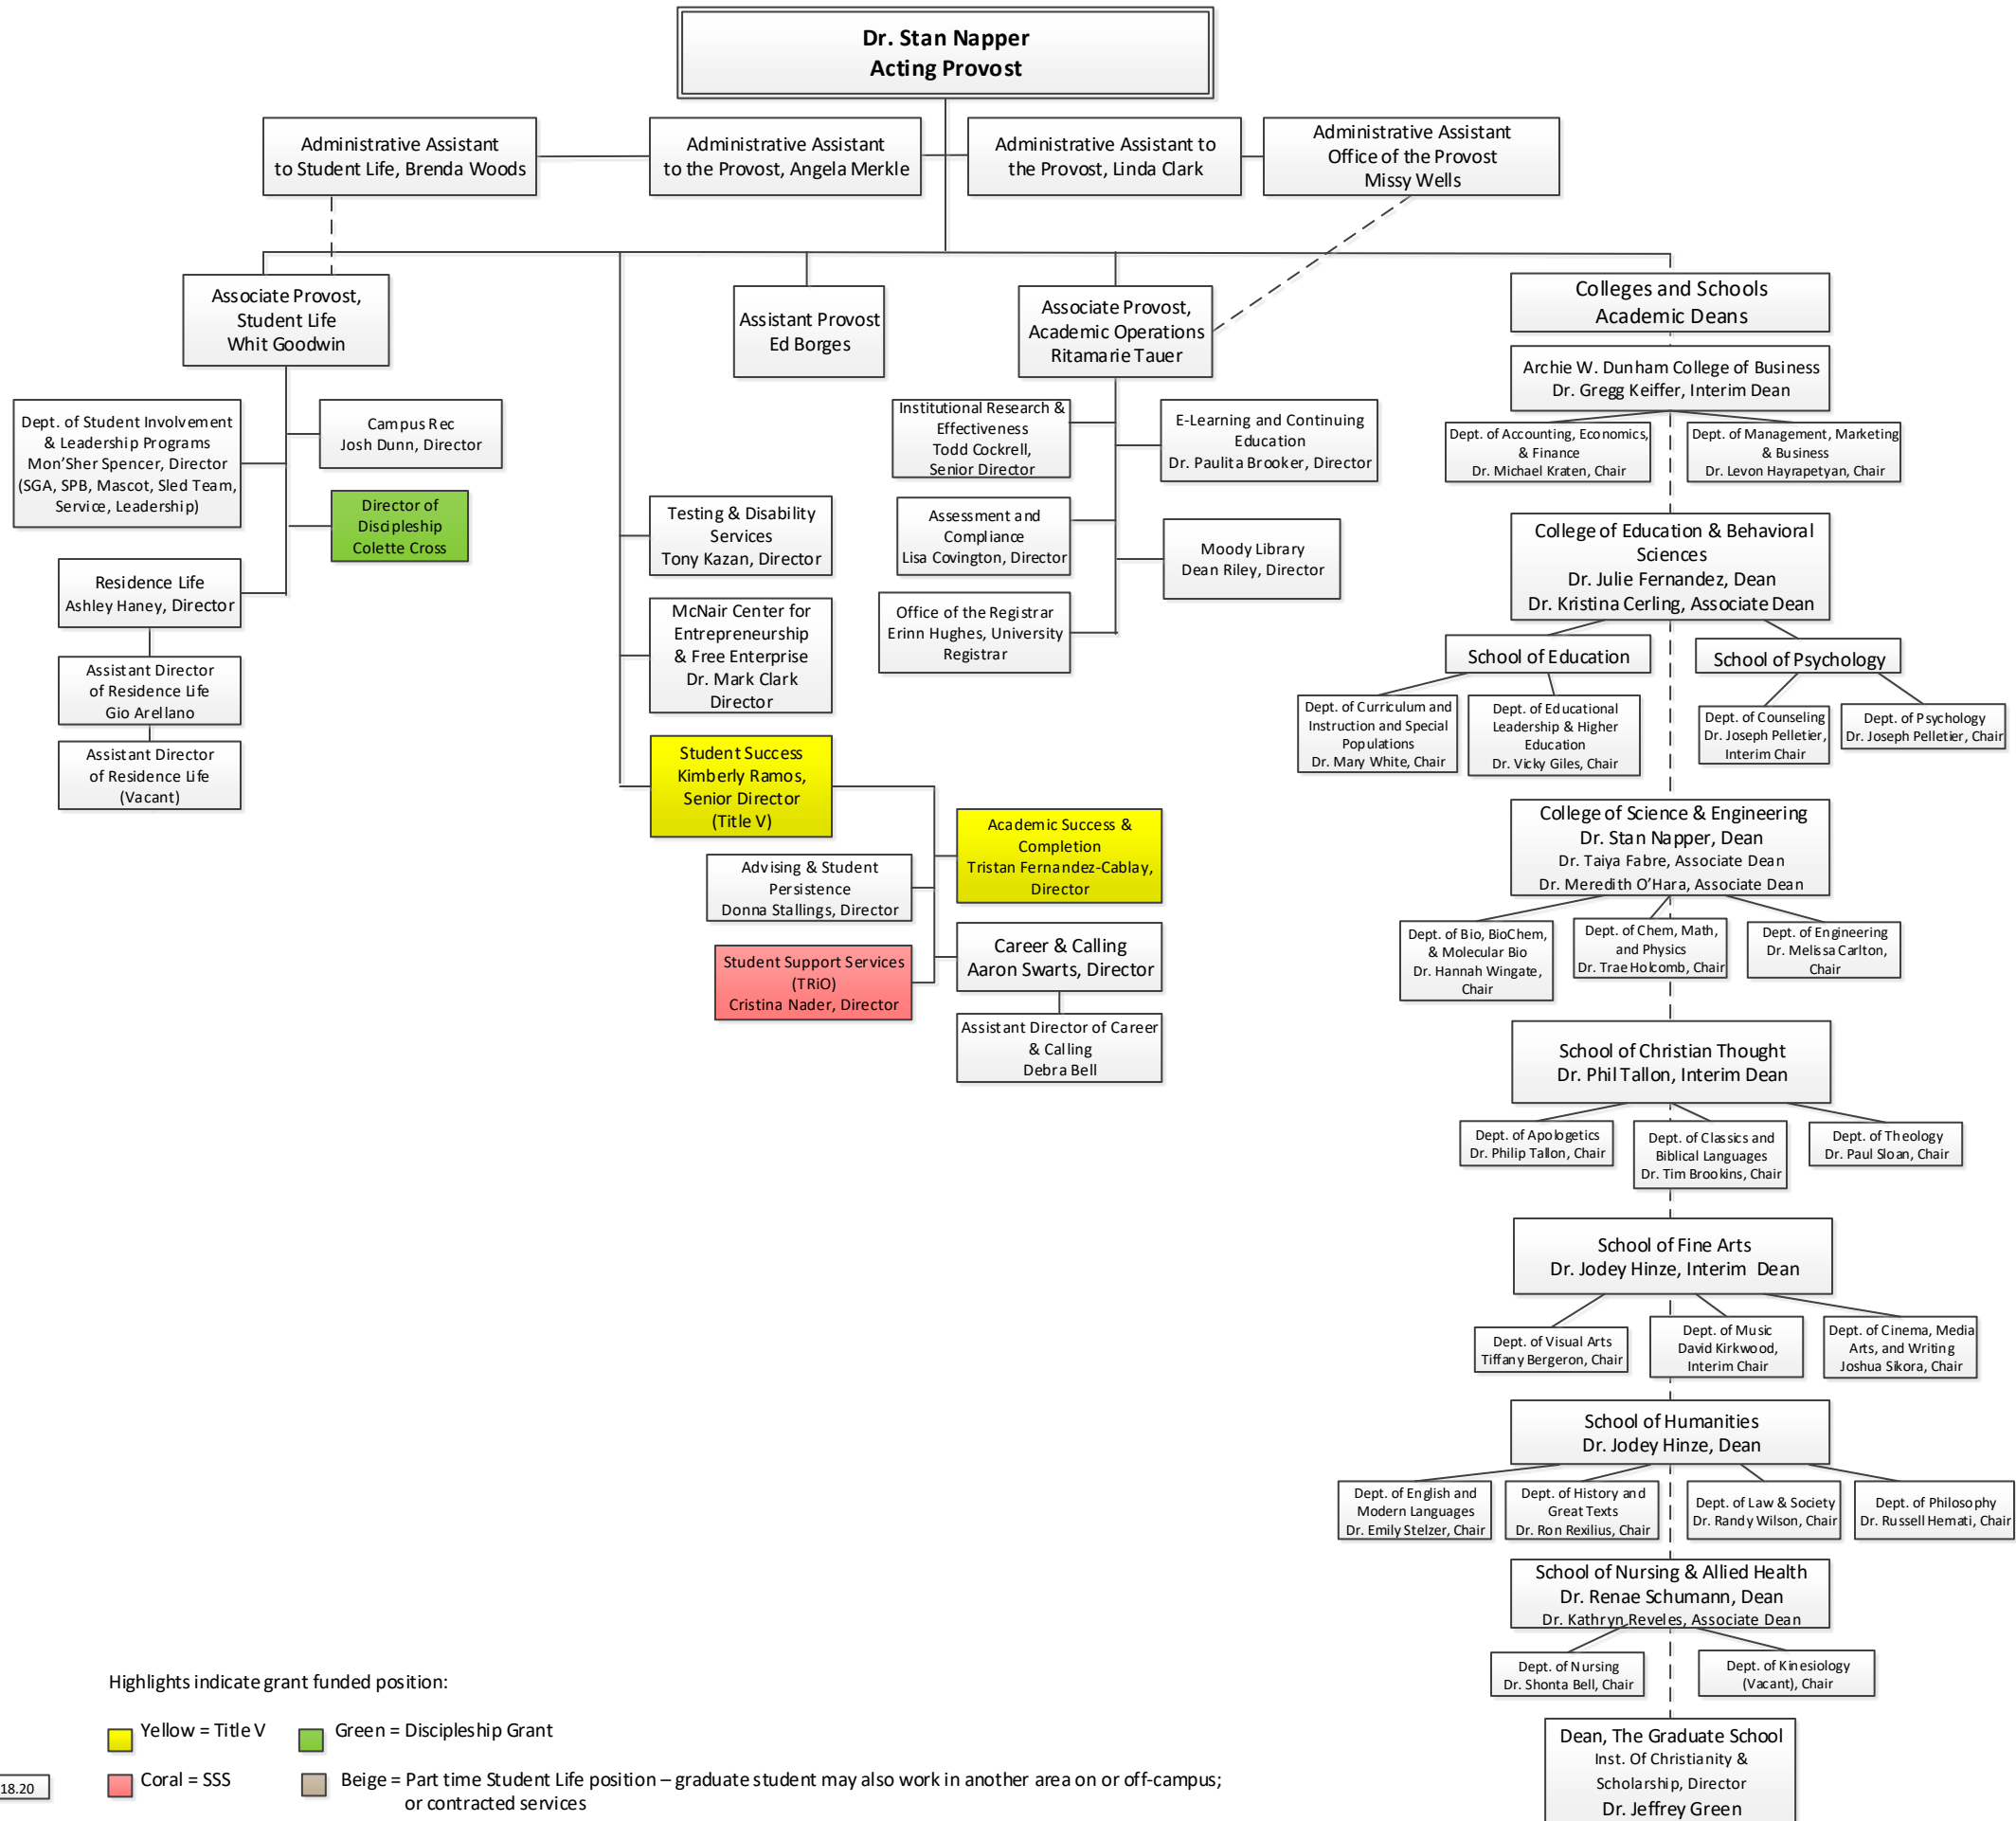

Office of the Provost

Highlights indicate grant funded position:

Yellow = Title V

Green = Discipleship Grant

Coral = SSS

Beige = Part time Student Life position – graduate student may also work in another area on or off-campus; or contracted services